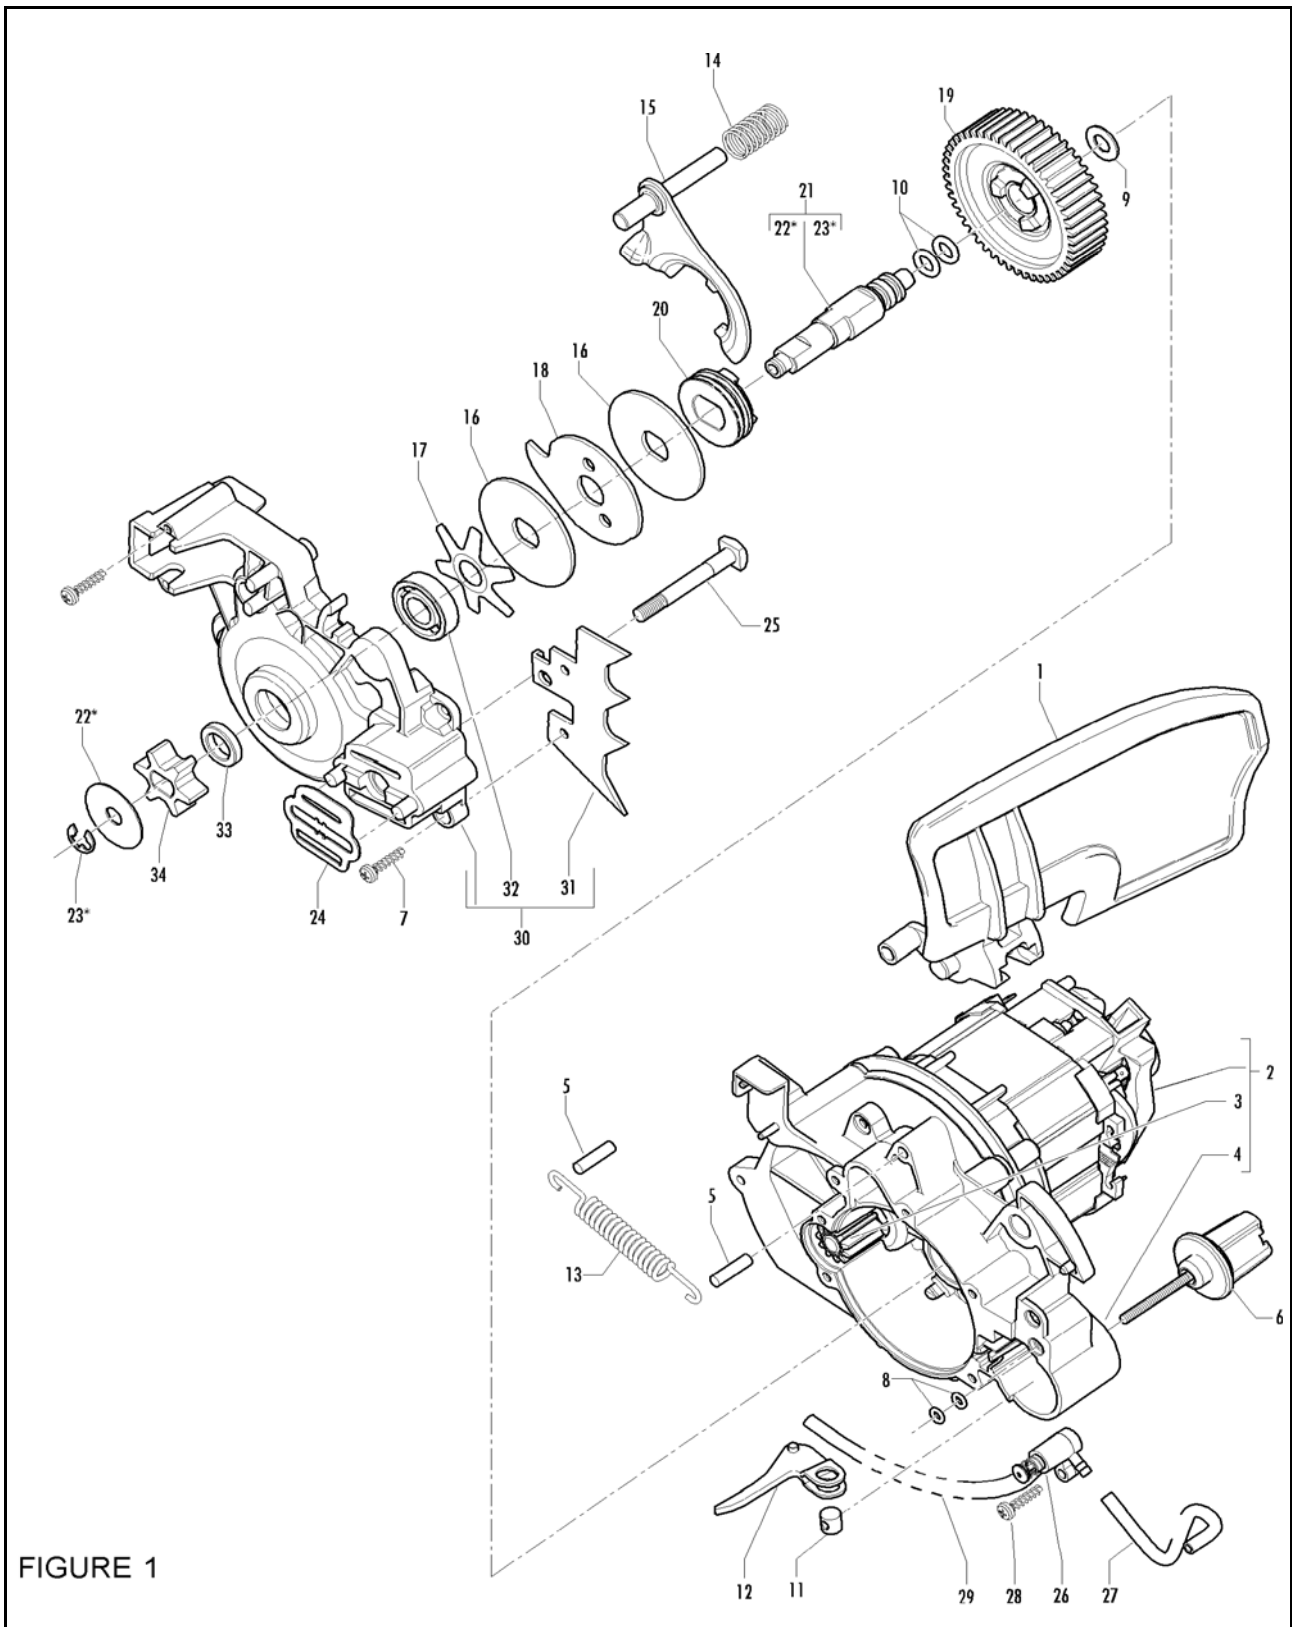

ELECTROLUX OUTDOOR PRODUCTS

PNC	Type/Prefix/nd	Model	Brand
953900540	05	ELECTRAMAC 414 ASSY UK 1650W	McCulloch
953900439	05	ELECTRAMAC 414 ASSY UK	McCulloch
953900415	05	ELECTRAMAC 414 SCHUKO	McCulloch
953900421	05	ELECTRAMAC 414 CH	McCulloch
953900440	05	ELECTRAMAC 416 ASSY UK	McCulloch
953900599	05	ELECTRAMAC 414 + SAWHORSE	McCulloch
953900479	05	ELECTRAMAC 416 ASSY UK + BAG	McCulloch
953900416	05	ELECTRAMAC 416 SCHUKO	McCulloch
953900422	05	ELECTRAMAC 416 CH	McCulloch
953900607	05	ELECTRAMAC 416 AUSTRALIA	McCulloch
953900559	05	ELECTRAMAC 416 + SAWHORSE	McCulloch
953900635	05	ELECTRAMAC 2140 SCHUKO	McCulloch
953900681	05	" "	" "
953900682	05	ELECTRAMAC 2140 CH	McCulloch
953900678	05	ELECTRAMAC 422	McCulloch

Number of Pages 1 of 5

Factory: IIQ - Valmadrera	Product Group: OP 93
Publication Number: EIPL2004_VP0409002	Petrol Portable
Publication Date: 18/05/05	Sub Group 9434